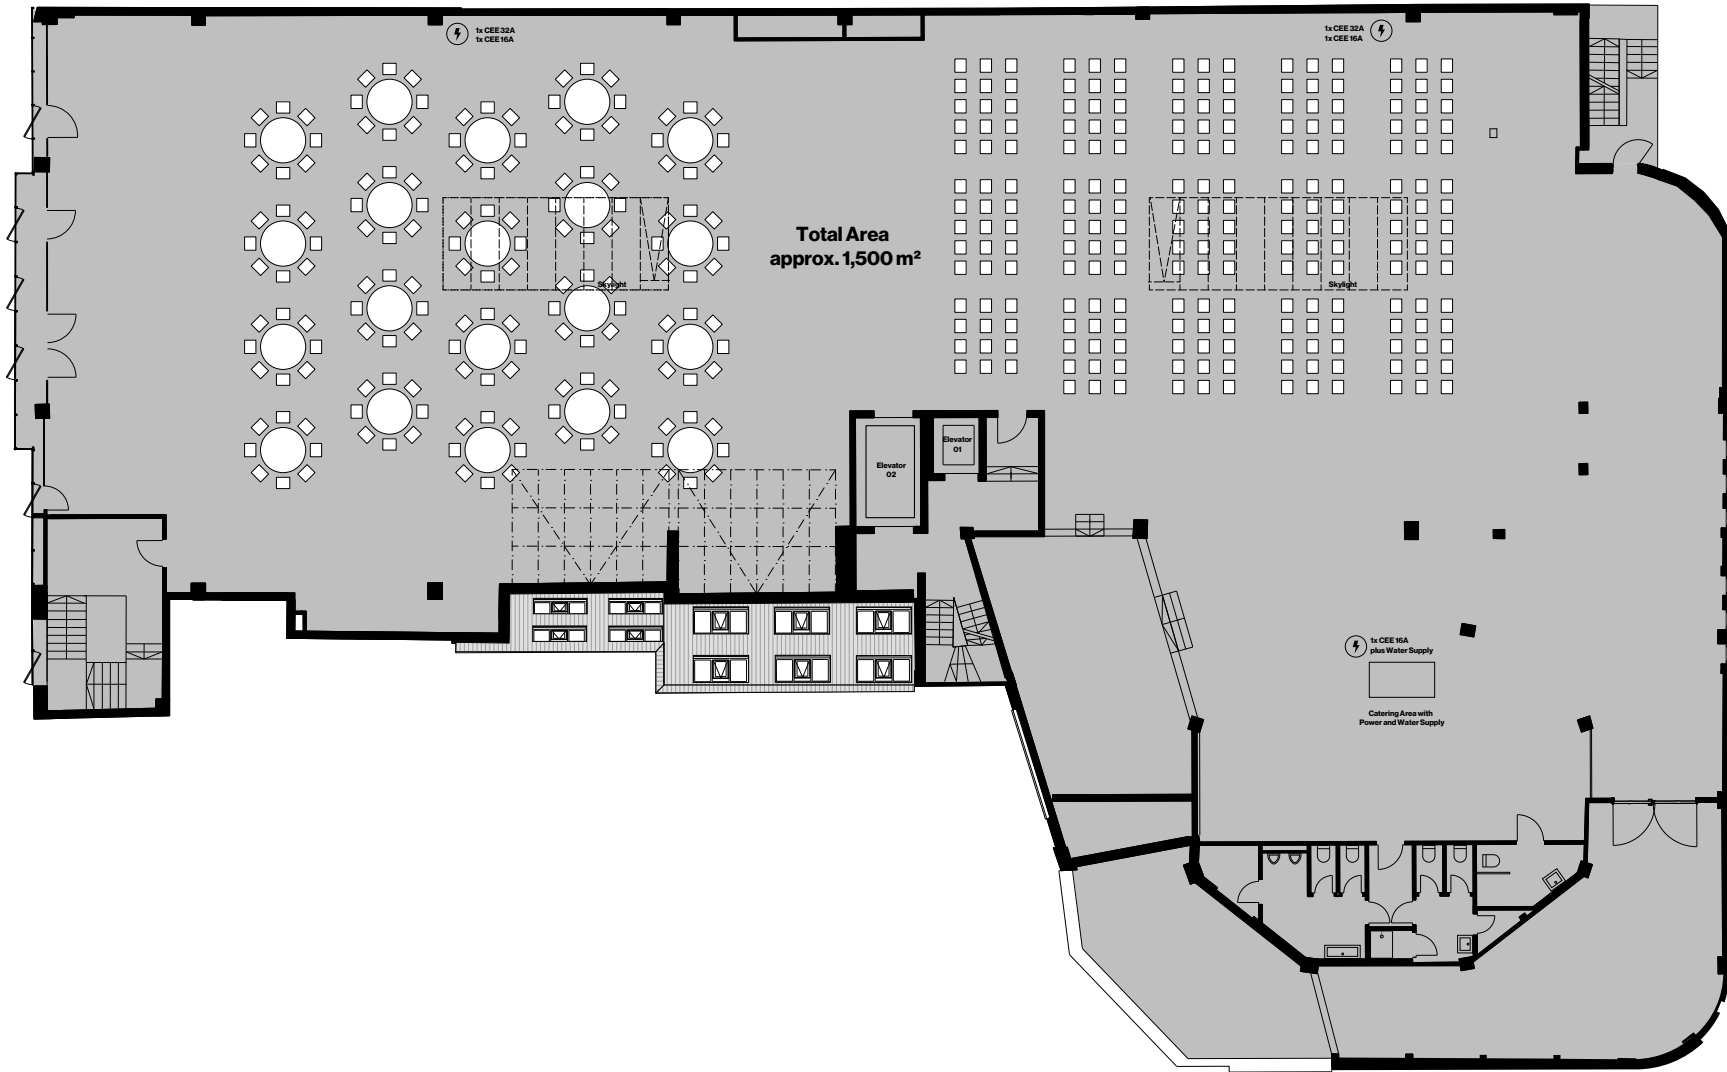

Kantstrasse

Yard

5th Floor