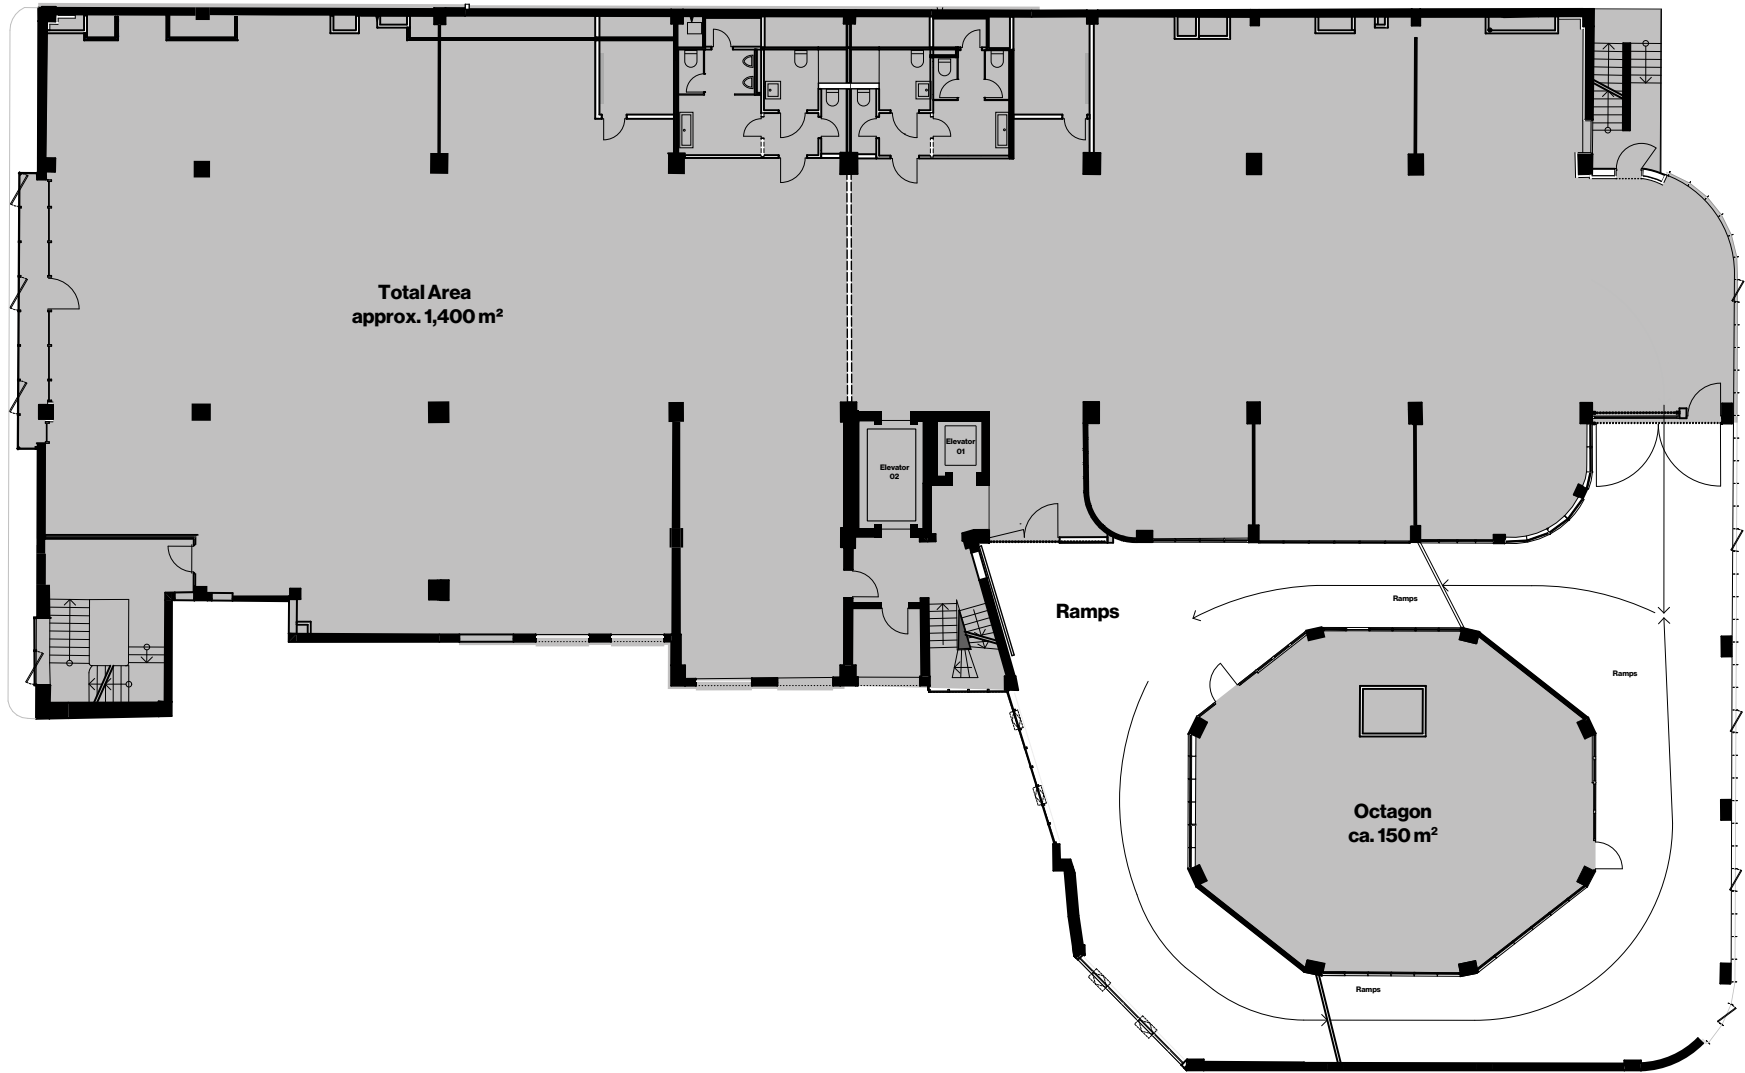

5th Floor – 1,500 m² of Open Event Space with 7-Meter-High Ceilings

Features

Separate Catering Area with Power
and Water Supply

Restroom Facilities with Showers

Guest Wi-Fi

Freight Elevator: Door width 1.20 m, Depth 3.30 m,
Interior width 1.40 m, 2500 kg, 32 persons

Freight Elevator: Door width 1.20 m, Depth 3.30 m,
Interior width 1.40 m, 2500 kg, 32 persons

Passenger Elevator: Door width 0.90 m,
Depth 1.40 m, Interior width 1.10 m, 630 kg,
8 persons

Underground Parking Garage

Events

Flexible Event Space

2nd Floor

Kantstrasse

**Kant
Garagen
Palast**

2nd Floor

**Kant
Garagen
Palast**

Ramps