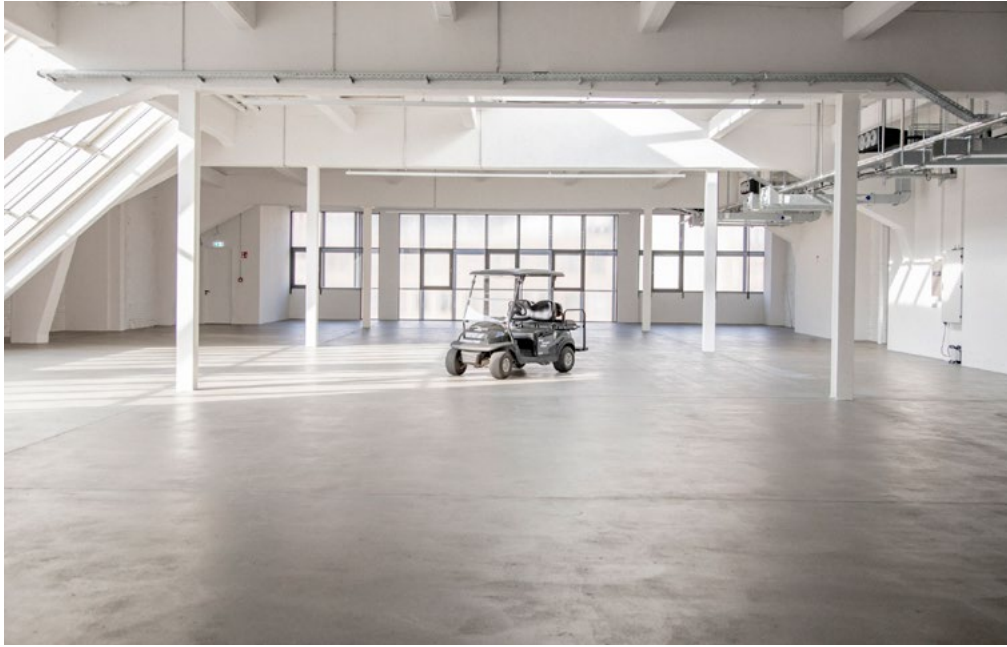

Event Spaces

**Kant
Garagen
Palast**

5th Floor

Kantstrasse 127 / 10625 Berlin
hallo@kantgaragenpalast.com / +49 173 247 10 10

5th Floor – 1,500 m² of Open Event Space with 7-Meter-High Ceilings

Features

Separate Catering Area with Power and Water Supply

Equipped with the latest air conditioning technology (heating, cooling, circulation) and additional fresh air supply system

Restroom Facilities with Showers

Guest Wi-Fi

Freight Elevator: Door width 1.20 m, Depth 3.30 m, Interior width 1.40 m, 2500 kg, 32 persons

Underground Parking Garage

Events

Flexible Event Space

Kantstrasse

5th Floor

Kantstrasse

Kant
Garagen
Palast

Event entrance