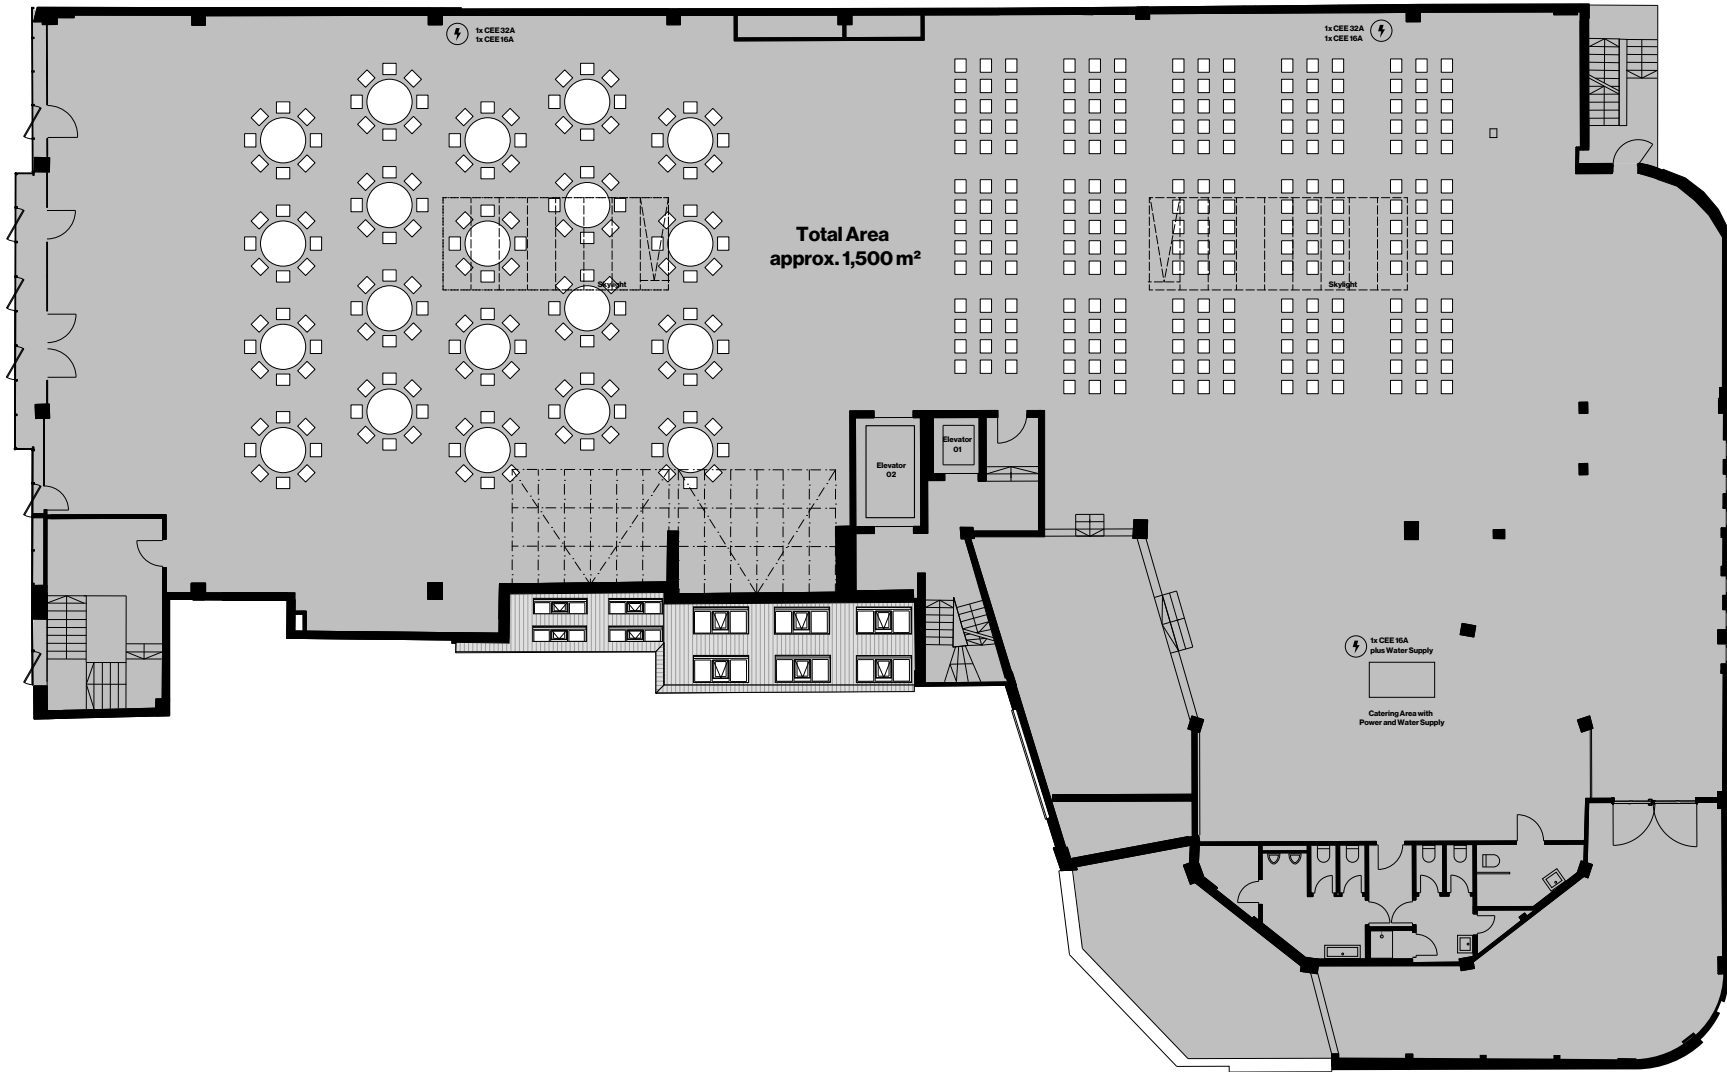

Kantstrasse

5th Floor