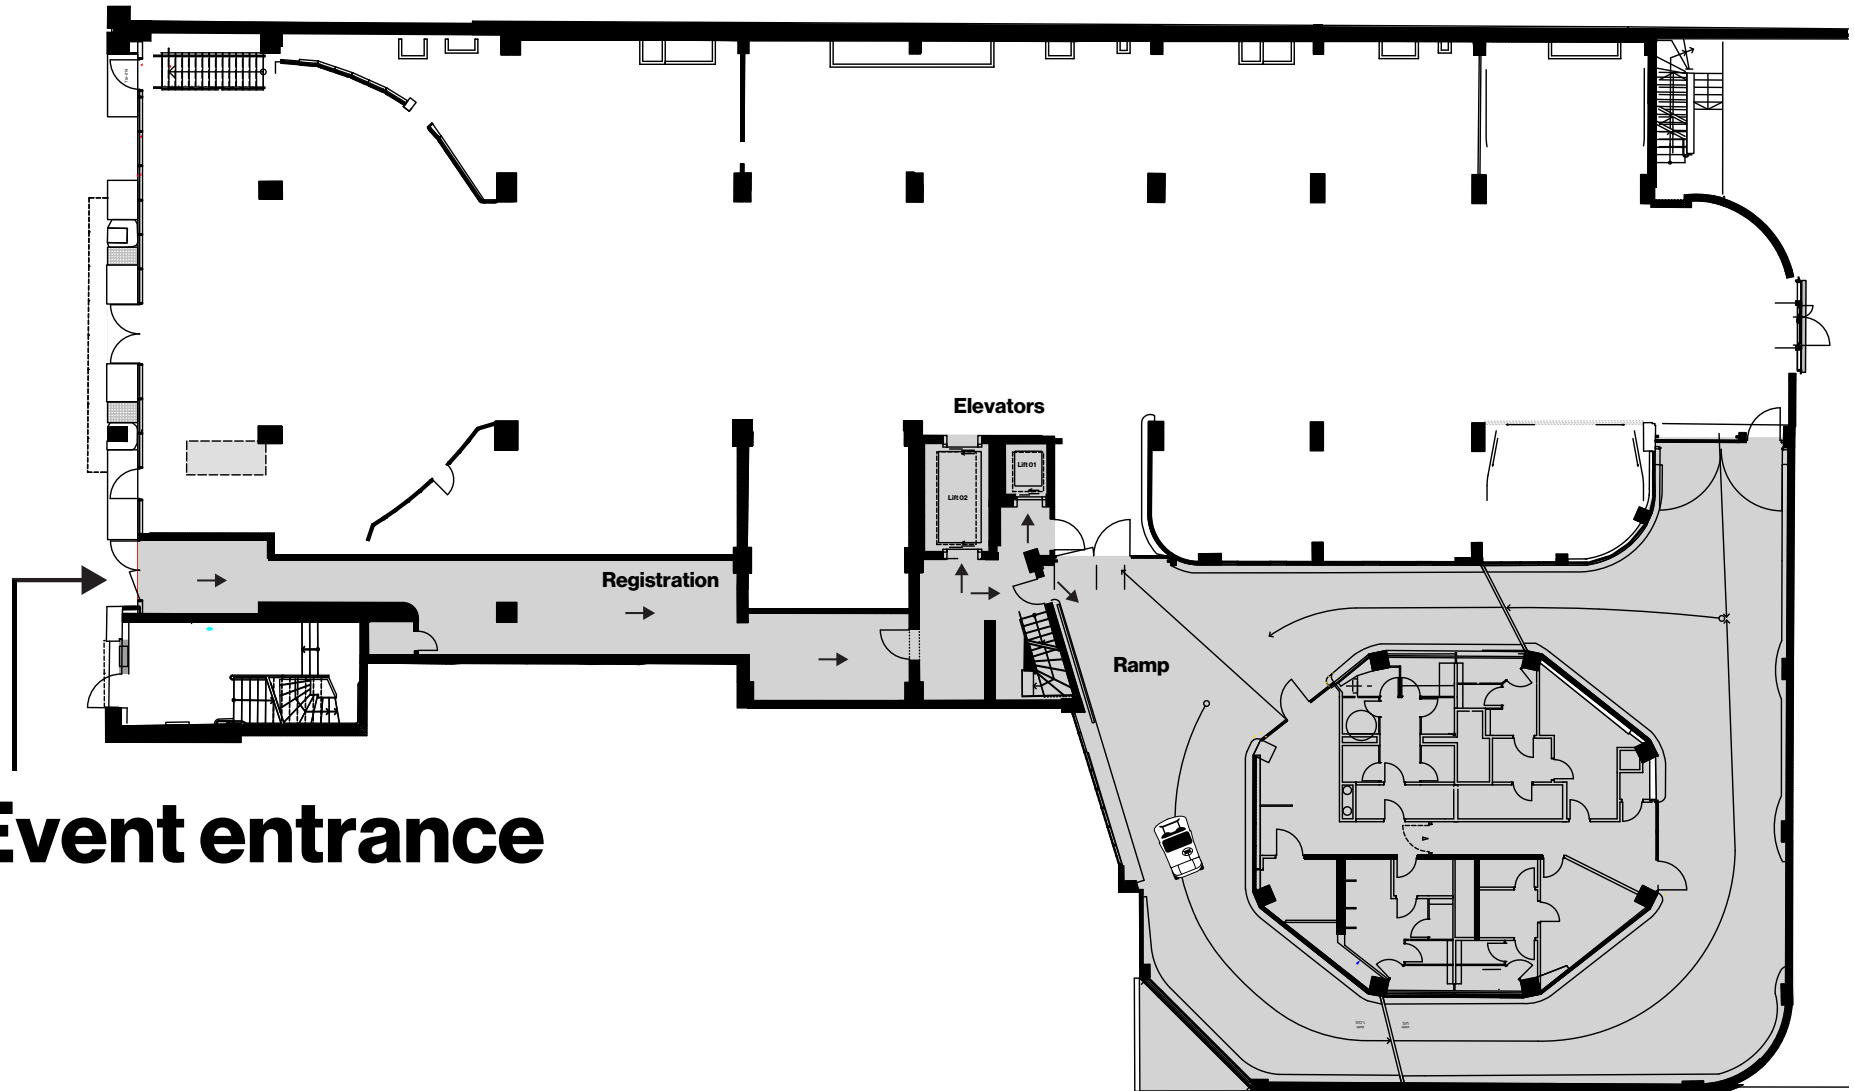

Kantstrasse

Kant
Garagen
Palast

Event entrance

GF